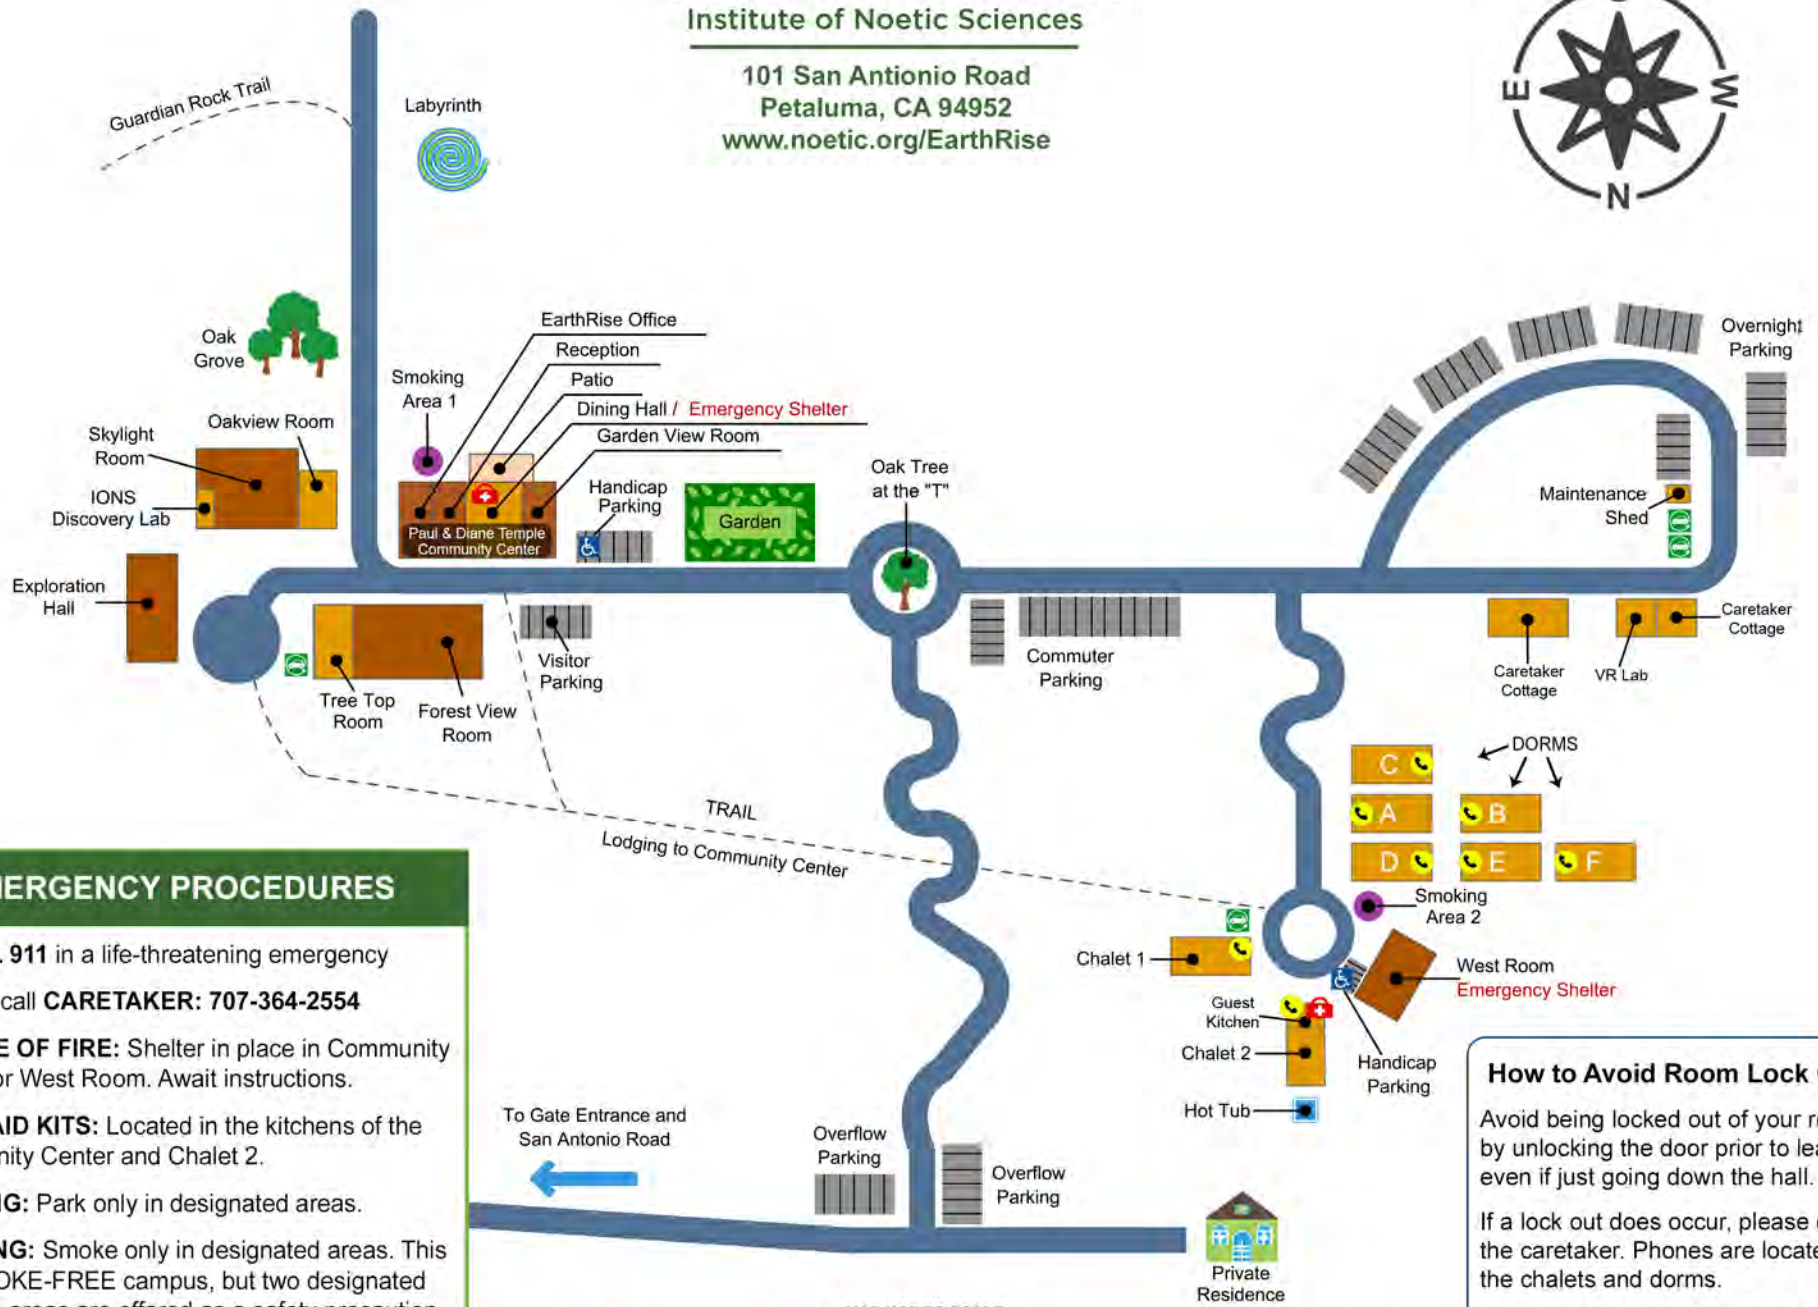

IONS EarthRise

Institute of Noetic Sciences

101 San Antonio Road
 Petaluma, CA 94952
www.noetic.org/EarthRise

EMERGENCY PROCEDURES

1. **CALL 911** in a life-threatening emergency
2. Then call **CARETAKER: 707-364-2554**

IN CASE OF FIRE: Shelter in place in Community Center or West Room. Await instructions.

FIRST AID KITS: Located in the kitchens of the Community Center and Chalet 2.

PARKING: Park only in designated areas.

How to Avoid Room Lock Outs

Avoid being locked out of your room by unlocking the door prior to leaving, even if just going down the hall.

If a lock out does occur, please call the caretaker. Phones are located in the chalets and dorms.

CARETAKER PHONE:
707-364-2554

First Aid Kit
 Campus Phones
 Electric Vehicle Charging Station

MAP NOT TO SCALE